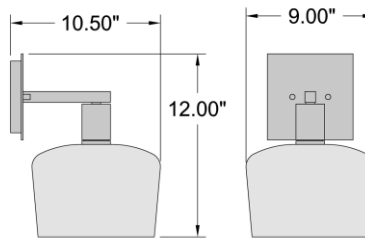

PRODUCT MEASUREMENTS

FIXTURE	BACKPLATE / CANOPY
Length:	Length
Width: 9"	Width: 4.5"
Diameter	Diameter:
Height: 12"	Height: 4.5"
Extension: 10.5"	
Overall Height:	

TECHNICAL SPECIFICATIONS

SPECIFICATIONS

Quantity: _____

Notes: _____

LINE DRAWING

IES FILE

In addition to Access Lighting's purchase and warranty terms and conditions, by signing below or placing an order, you agree that you are authorized to bind the entity placing any order and acknowledge the following: All of sizes and measurements are approximate and all images are for illustrative purposes only. In the event of an inconsistency, the "Product Measurements" section controls. There also may be slight differences in the colors and designs compared to the displayed and printed images.