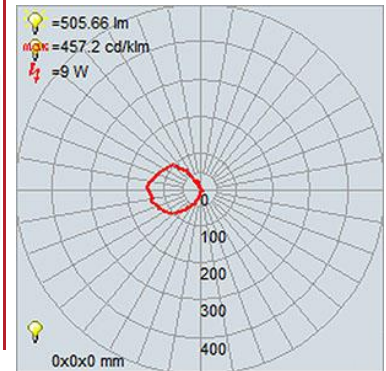

PRODUCT MEASUREMENTS

FIXTURE	BACKPLATE / CANOPY
Length:	Length
Width: 9"	Width: 4.5"
Diameter	Diameter:
Height: 12"	Height: 4.5"
Extension: 10.5"	
Overall Height:	

TECHNICAL SPECIFICATIONS

SPECIFICATIONS

Quantity: _____

Notes: _____

LINE DRAWING

IES FILE

In addition to Access Lighting's purchase and warranty terms and conditions, by signing below or placing an order, you agree that you are authorized to bind the entity placing any order and acknowledge the following: All of sizes and measurements are approximate and all images are for illustrative purposes only. In the event of an inconsistency, the "Product Measurements" section controls. There also may be slight differences in the colors and designs compared to the displayed and printed images.